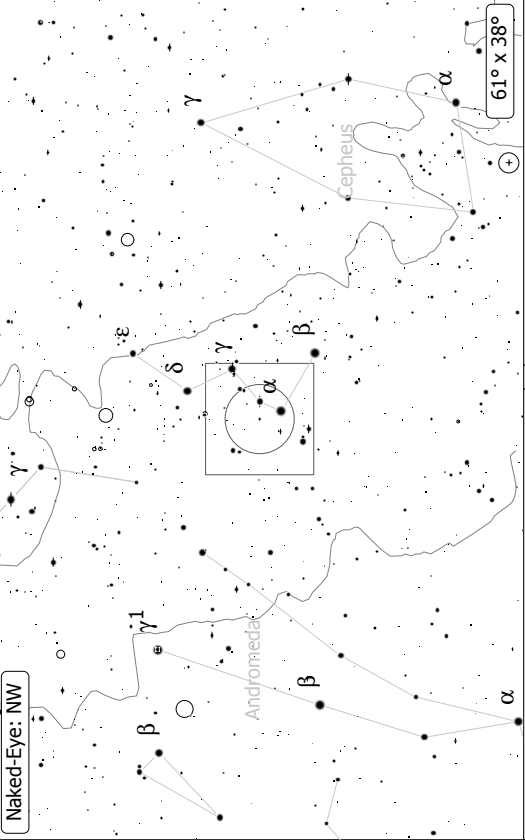

NGC 281

Naked-Eye: NW

Finder

Eye-piece: 141x, 42.7'

+07°52' x +07°39'

+01°04' x +01°08'

2009 January 27 21:59, Spinello, Italy
Fully dark ML 15.4 target obvious

RP Astro 16", TeleVue Ethos 13mm eyepiece
NGC 281 (Open Cluster)

- Globular Cl.
- ◇ Dark Neb.
- ◆ Quasar
- Planetary
- Open Cl.
- Comet
- Galaxy
- Nebula
- Galaxy Gr.

- 7
- 6
- 5
- 4
- 3
- 2
- 1
- 0